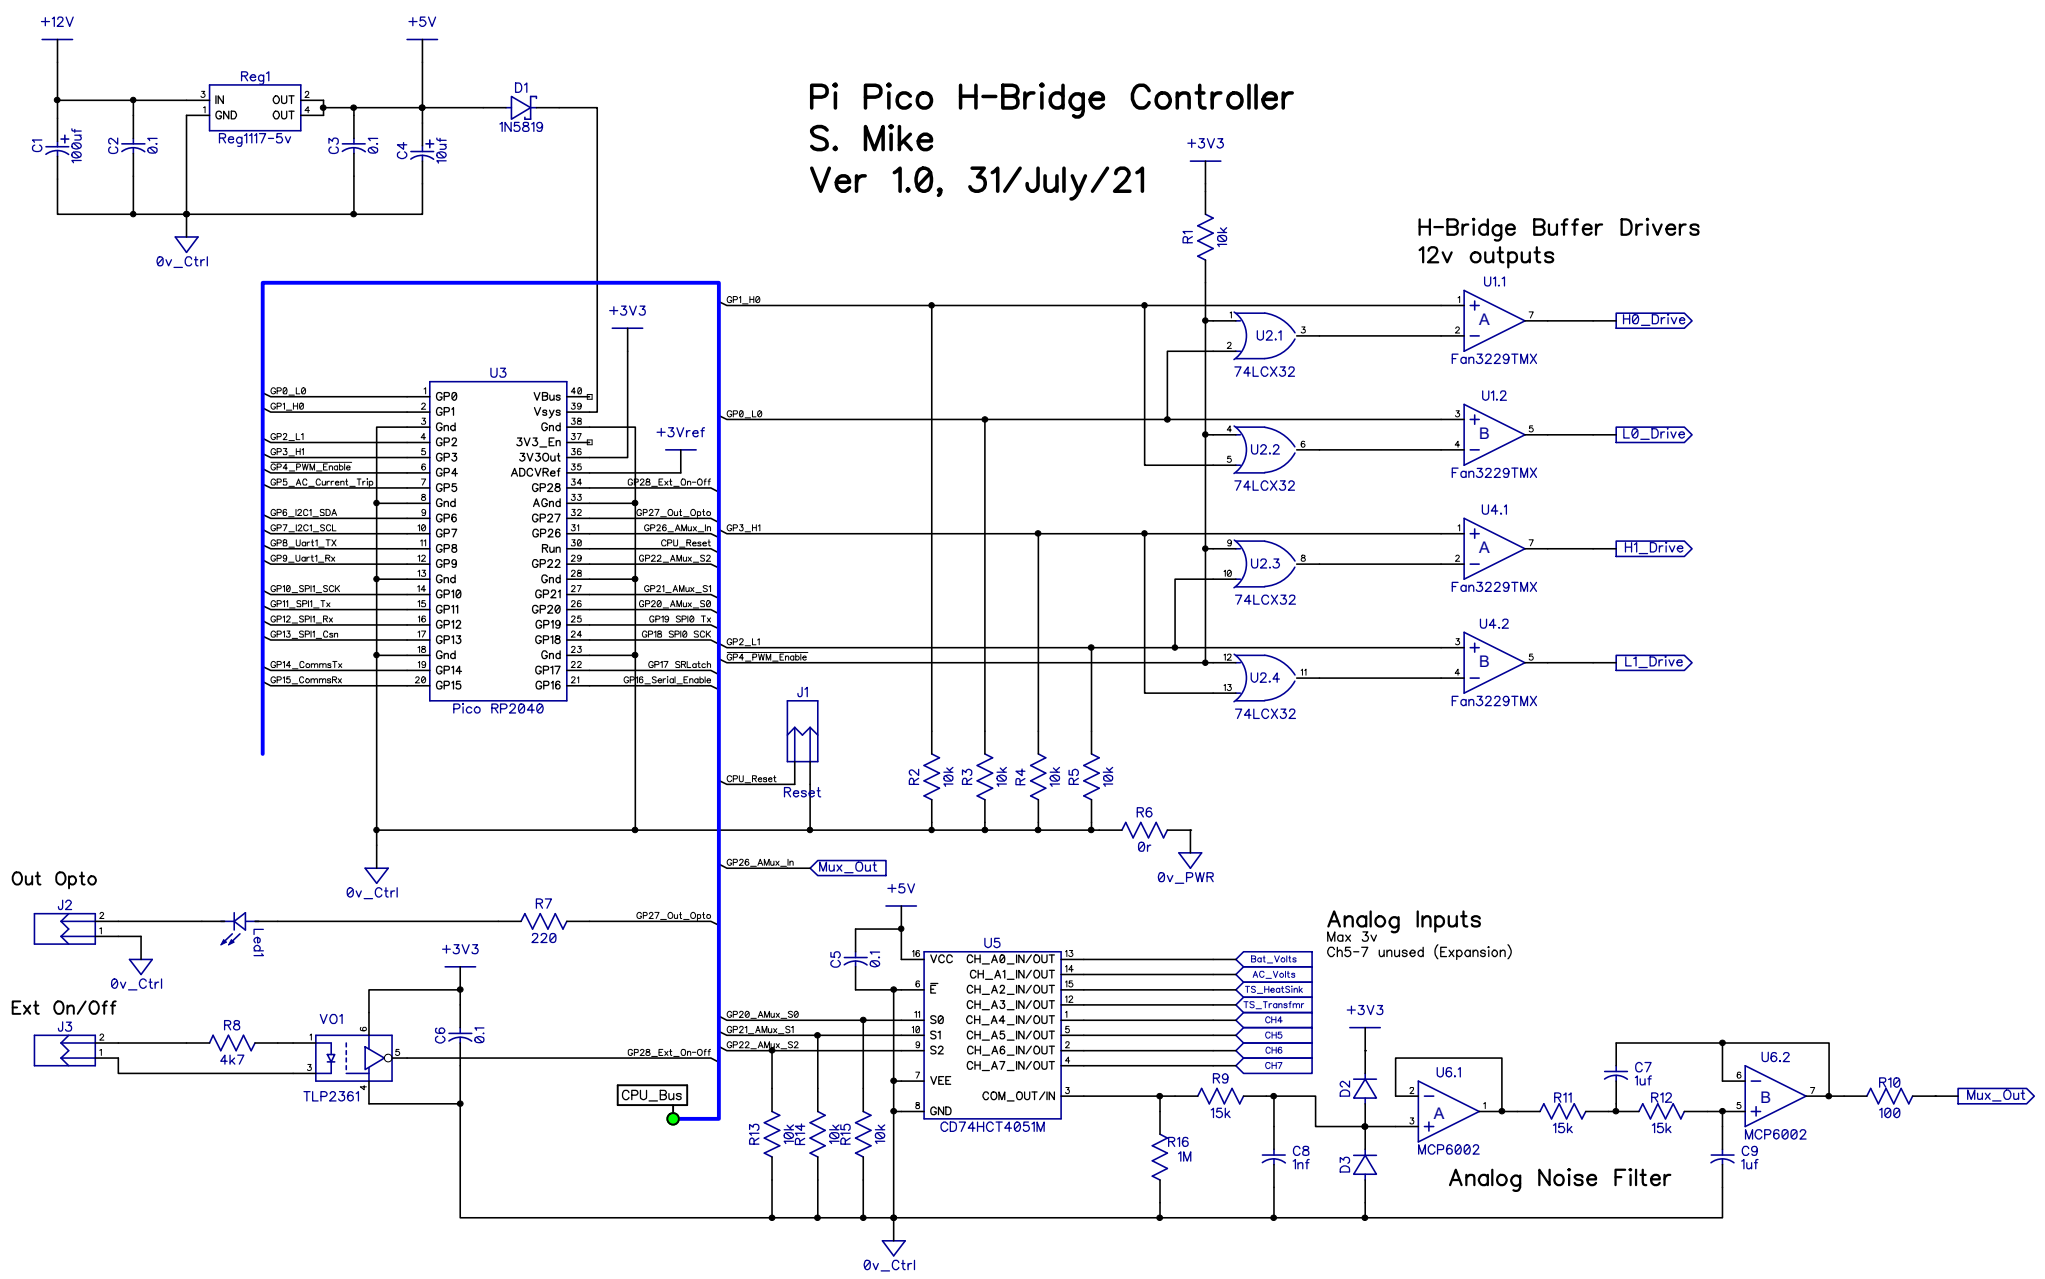

Pi Pico H-Bridge Controller

S. Mike
Ver 1.0, 31/July/21

AC full Wave Peak Rectifier

CPU_Bus