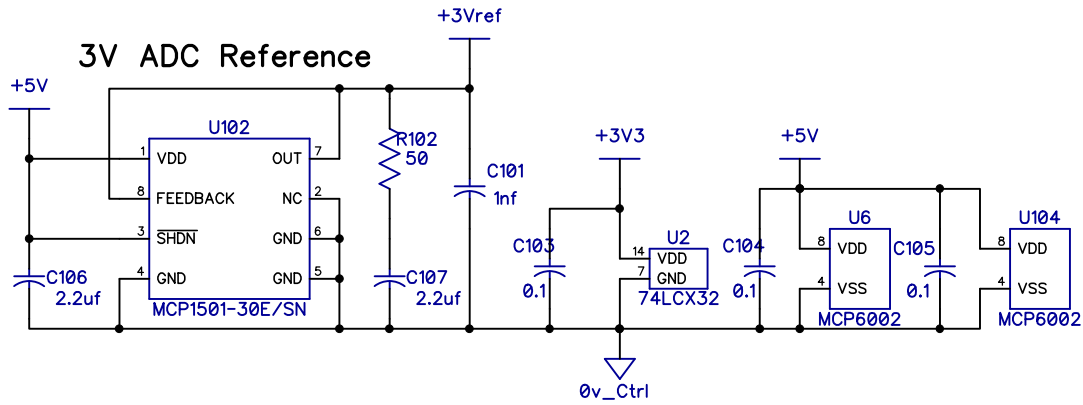

Pi Pico H-Bridge Controller

S. Mike
Ver 1.0, 31/July/21

AC full Wave Peak Rectifier

CPU_Bus