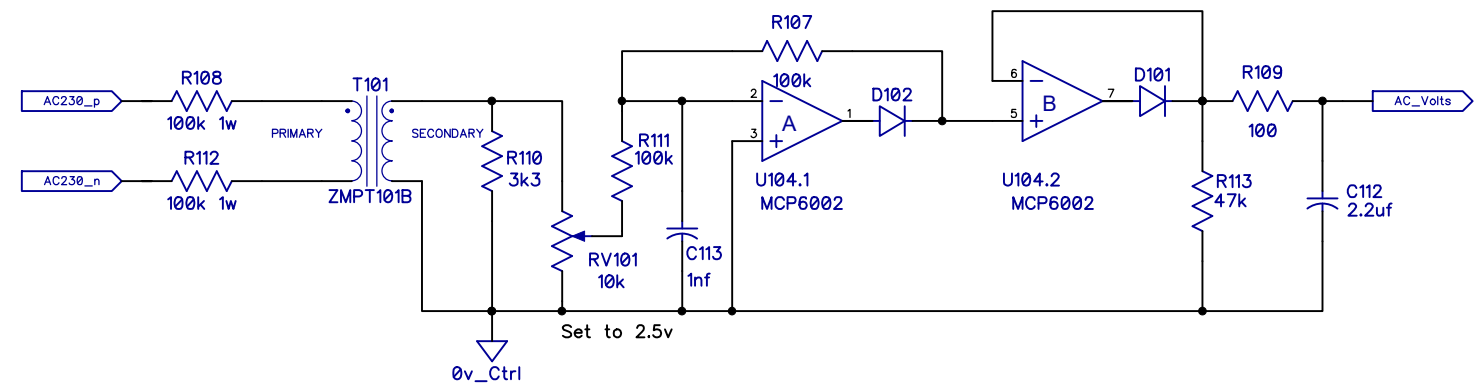

Pi Pico H-Bridge Controller

S. Mike
Ver 1.0, 31/July/21

AC full Wave Peak Rectifier

CPU_Bus