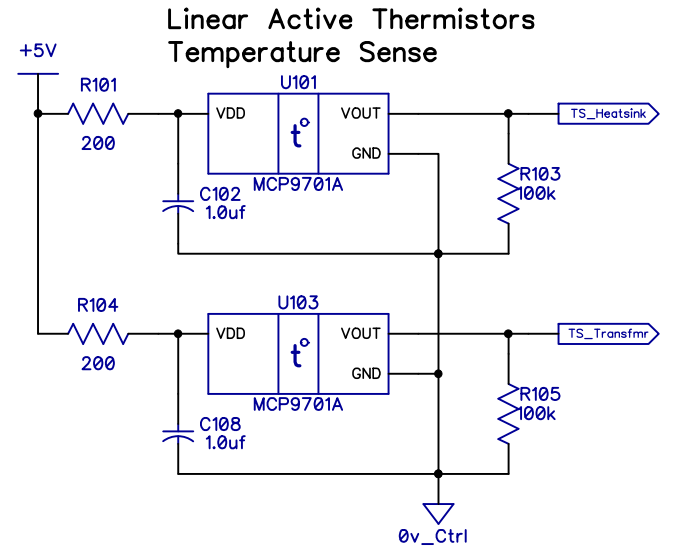

Pi Pico H-Bridge Controller

S. Mike
Ver 1.0, 31/July/21

AC full Wave Peak Rectifier

CPU_Bus