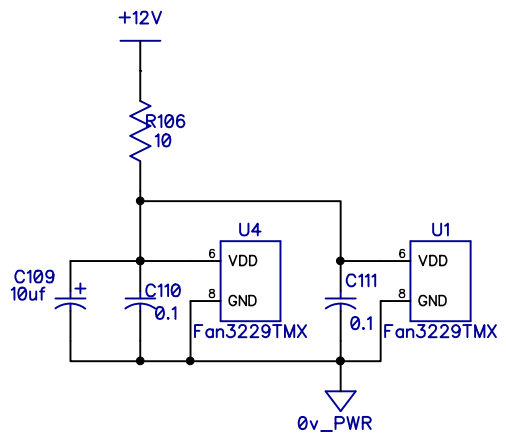

Pi Pico H-Bridge Controller

S. Mike
Ver 1.0, 31/July/21

AC full Wave Peak Rectifier

CPU_Bus